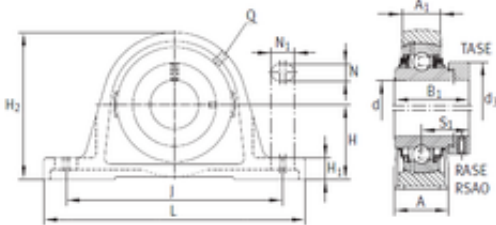

Bearing No. RASE60-N

J	190 mm
H	69,9 mm
d	60 mm
N	18 mm
L	240 mm
A	60 mm
N1	28 mm
H2	140 mm
H1	25 mm
B1	77,9 mm
A1	42 mm
d3	84 mm
S1	46,8 mm
Weight	4,79 Kg
Category	Bearings
Inventory	0.0
Thread (Q)	Rp1/8
Product Group	M06110
Bearing number	RASE60-N
Manufacturer Name	SCHAEFFLER GROUP
Weight / Kilogram	4.79
Bore Diameter (mm)	60
Minimum Buy Quantity	N/A
Basic dynamic load rating (C)	52 kN