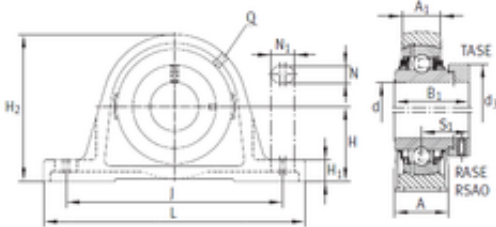

Bearing No. RASE70-FA164

H	79,4 mm
d	70 mm
A	65 mm
J	203 mm
L	260 mm
N	22 mm
N1	28 mm
S1	44,6 mm
d3	96 mm
A1	44 mm
B1	66 mm
H1	27,5 mm
H2	156 mm
Weight	6,15 Kg
Thread (Q)	Rp1/8
Bearing number	RASE70-FA164
Bore Diameter (mm)	70
Basic dynamic load rating (C)	62 kN