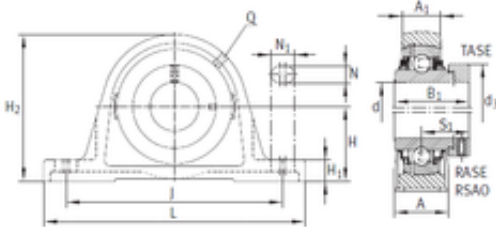

Bearing No. RASE75-FA164

H	82,5 mm
d	75 mm
A	66 mm
J	210 mm
L	265 mm
N	22 mm
N1	30 mm
S1	45,6 mm
d3	100 mm
A1	48 mm
B1	67 mm
H1	27,5 mm
H2	164 mm
Weight	7,65 Kg
Thread (Q)	Rp1/8
Bearing number	RASE75-FA164
Bore Diameter (mm)	75
Basic dynamic load rating (C)	62 kN