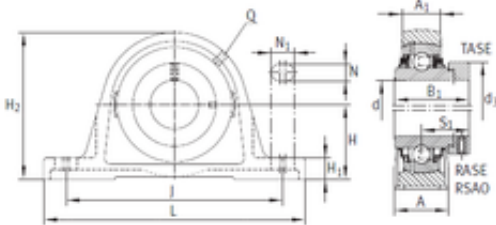

Bearing No. RASE80

J	232 mm
A	78 mm
N	26 mm
L	290 mm
H	89 mm
d	80 mm
d3	108 mm
A1	55 mm
B1	70,7 mm
H1	30 mm
H2	175 mm
S1	47,6 mm
N1	34 mm
UNSPSC	31171511
Weight	8,65 Kg
Category	Mounted Units & Inserts
Inventory	0.0
Thread (Q)	Rp1/8
Product Group	M06110
Bearing number	RASE80
Manufacturer Name	SCHAEFFLER GROUP
Weight / Kilogram	8.66
Bore Diameter (mm)	80
Minimum Buy Quantity	N/A
Basic dynamic load rating (C)	72 kN