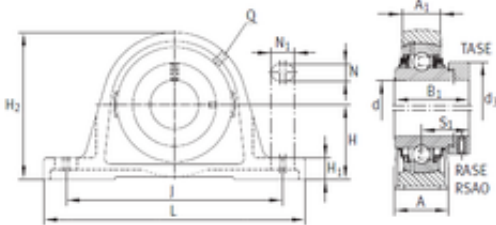

Bearing No. RASE90-FA164

J	268 mm
H	101,6 mm
d	90 mm
N	27 mm
L	330 mm
A	85 mm
N1	35 mm
H2	200 mm
H1	35 mm
B1	69,6 mm
A1	55 mm
d3	118 mm
S1	46,6 mm
Weight	12,12 Kg
Category	Bearings
Inventory	0.0
Thread (Q)	Rp1/8
Product Group	M06110
Bearing number	RASE90-FA164
Manufacturer Name	SCHAEFFLER GROUP
Weight / Kilogram	0
Bore Diameter (mm)	90
Minimum Buy Quantity	N/A
Basic dynamic load rating (C)	96 kN