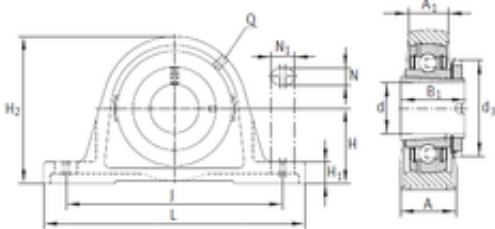

Bearing No. RASEA20-N

J	97 mm
d	20 mm
A	32 mm
H	33,3 mm
L	130 mm
N	11 mm
d3	32 mm
A1	19 mm
B1	28 mm
H1	14,5 mm
H2	64 mm
N1	19 mm
Weight	0,51 Kg
Category	Bearings
Inventory	0.0
Thread (Q)	Rp1/8
Product Group	M06110
Bearing number	RASEA20-N
Manufacturer Name	SCHAEFFLER GROUP
Weight / Kilogram	0.57
Bore Diameter (mm)	20
Minimum Buy Quantity	N/A
Basic dynamic load rating (C)	12,7 kN