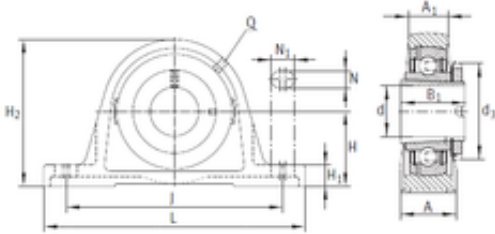

Bearing No. RASEA35-N

J	126 mm
d	35 mm
A	45 mm
H	47,6 mm
L	163 mm
N	14 mm
d3	52 mm
A1	27 mm
B1	34 mm
H1	19 mm
H2	93 mm
N1	21 mm
Weight	1,48 Kg
Category	Bearings
Inventory	0.0
Thread (Q)	Rp1/8
Product Group	M06110
Bearing number	RASEA35-N
Manufacturer Name	SCHAEFFLER GROUP
Weight / Kilogram	1.56
Bore Diameter (mm)	35
Minimum Buy Quantity	N/A
Basic dynamic load rating (C)	24,9 kN