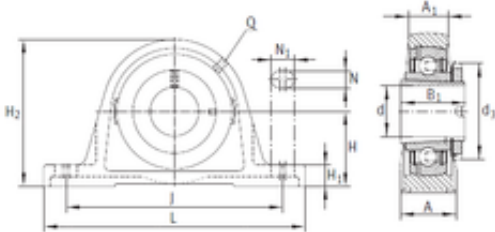

Bearing No. RASEA50-N

J	158 mm
d	50 mm
A	54 mm
H	57,2 mm
L	200 mm
N	18 mm
d3	70 mm
A1	34 mm
B1	40 mm
H1	21,5 mm
H2	115 mm
N1	23 mm
Weight	2,09 Kg
Category	Bearings
Inventory	0.0
Thread (Q)	Rp1/8
Product Group	M06110
Bearing number	RASEA50-N
Manufacturer Name	SCHAEFFLER GROUP
Weight / Kilogram	2.085
Bore Diameter (mm)	50
Minimum Buy Quantity	N/A
Basic dynamic load rating (C)	33 kN