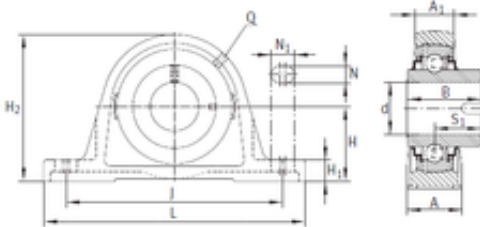

Bearing No. RASEL20-N

J	97 mm
d	20 mm
A	32 mm
B	34,1 mm
H	33,3 mm
L	130 mm
N	11 mm
S1	18,5 mm
A1	19 mm
H1	14,5 mm
H2	64 mm
N1	19 mm
Weight	0,58 Kg
Category	Bearings
Inventory	0.0
Thread (Q)	Rp1/8
Product Group	M06110
Bearing number	RASEL20-N
Manufacturer Name	SCHAEFFLER GROUP
Weight / Kilogram	0.58
Bore Diameter (mm)	20
Minimum Buy Quantity	N/A
Basic dynamic load rating (C)	12,8 kN