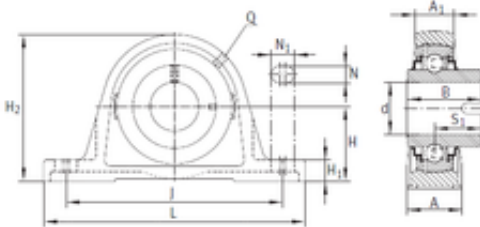

Bearing No. RASEL25-N

J	103 mm
d	25 mm
A	36 mm
B	34,9 mm
H	36,5 mm
L	130 mm
N	11 mm
S1	20,2 mm
A1	21 mm
H1	14,5 mm
H2	70 mm
N1	19 mm
Weight	0,7 Kg
Category	Bearings
Inventory	0.0
Thread (Q)	Rp1/8
Product Group	M06110
Bearing number	RASEL25-N
Manufacturer Name	SCHAEFFLER GROUP
Weight / Kilogram	0.7
Bore Diameter (mm)	25
Minimum Buy Quantity	N/A
Basic dynamic load rating (C)	14 kN