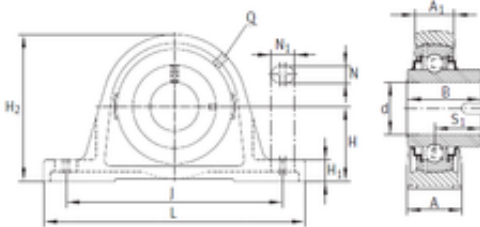

Bearing No. RASEL60-N

J	190 mm
d	60 mm
A	60 mm
B	61,9 mm
H	69,9 mm
L	240 mm
N	18 mm
S1	37,3 mm
A1	42 mm
H1	25 mm
H2	140 mm
N1	28 mm
Weight	4,43 Kg
Category	Bearings
Inventory	0.0
Thread (Q)	Rp1/8
Product Group	M06110
Bearing number	RASEL60-N
Manufacturer Name	SCHAEFFLER GROUP
Weight / Kilogram	4.43
Bore Diameter (mm)	60
Minimum Buy Quantity	N/A
Basic dynamic load rating (C)	52 kN