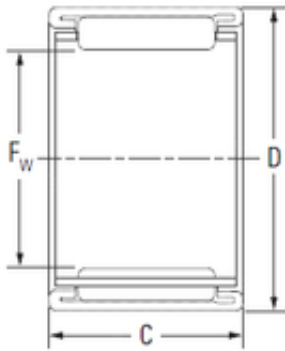

Bearing No. BTM283621JA

| | |
|-------------------------------|-------------|
| D | 36 mm |
| C | 20,75 mm |
| Fw | 28 mm |
| Weight | 0,043 Kg |
| Size (mm) | 28x36x20.75 |
| Width (mm) | 20,75 |
| Bearing number | BTM283621JA |
| Bore Diameter (mm) | 28 |
| Outer Diameter (mm) | 36 |
| (Grease) Lubrication Speed | 7800 r/min |
| Basic dynamic load rating (C) | 22,8 kN |
| Basic static load rating (C0) | 39,3 kN |