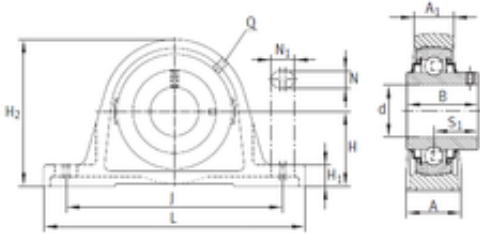

Bearing No. RASEY12

J	95 mm
d	12 mm
A	30 mm
B	27,4 mm
H	30,2 mm
L	125 mm
N	11 mm
S1	15,9 mm
A1	18 mm
H1	10 mm
H2	57 mm
N1	19 mm
Weight	0,45 Kg
Category	Bearings
Inventory	0.0
Thread (Q)	M6
Product Group	M06110
Bearing number	RASEY12
Manufacturer Name	SCHAEFFLER GROUP
Weight / Kilogram	0.43
Bore Diameter (mm)	12
Minimum Buy Quantity	N/A
Basic dynamic load rating (C)	9,8 kN