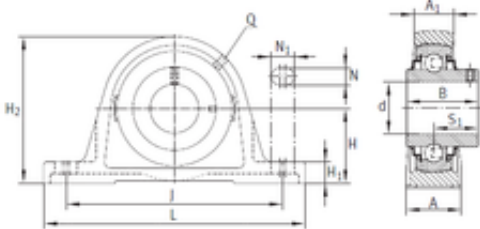

Bearing No. RASEY16

J	95 mm
d	16 mm
A	30 mm
B	27,4 mm
H	30,2 mm
L	125 mm
N	11 mm
S1	15,9 mm
A1	18 mm
H1	10 mm
H2	57 mm
N1	19 mm
Weight	0,45 Kg
Category	Bearings
Inventory	0.0
Thread (Q)	M6
Product Group	M06110
Bearing number	RASEY16
Manufacturer Name	SCHAEFFLER GROUP
Weight / Kilogram	0.42
Bore Diameter (mm)	16
Minimum Buy Quantity	N/A
Basic dynamic load rating (C)	9,8 kN