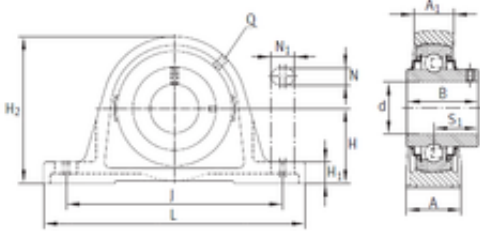

Bearing No. RASEY17

J	95 mm
d	17 mm
A	30 mm
B	27,4 mm
H	30,2 mm
L	125 mm
N	11 mm
S1	15,9 mm
A1	18 mm
H1	10 mm
H2	57 mm
N1	19 mm
Weight	0,45 Kg
Category	Bearings
Inventory	0.0
Thread (Q)	M6
Product Group	M06110
Bearing number	RASEY17
Manufacturer Name	SCHAEFFLER GROUP
Weight / Kilogram	0.45
Bore Diameter (mm)	17
Minimum Buy Quantity	N/A
Basic dynamic load rating (C)	9,8 kN