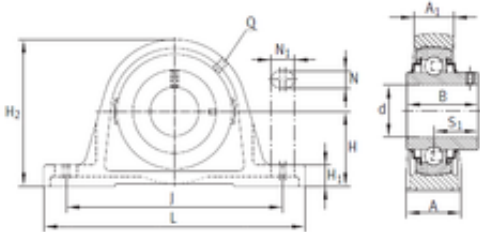

Bearing No. RASEY45-JIS

J	146 mm
d	45 mm
A	54 mm
B	49,2 mm
H	54 mm
L	190 mm
N	17 mm
S1	30,2 mm
A1	30 mm
H1	20 mm
H2	106 mm
N1	21 mm
Weight	2,07 Kg
Category	Bearings
Inventory	0.0
Thread (Q)	M6
Product Group	M06110
Bearing number	RASEY45-JIS
Manufacturer Name	SCHAEFFLER GROUP
Weight / Kilogram	2.07
Bore Diameter (mm)	45
Minimum Buy Quantity	N/A
Basic dynamic load rating (C)	32,5 kN