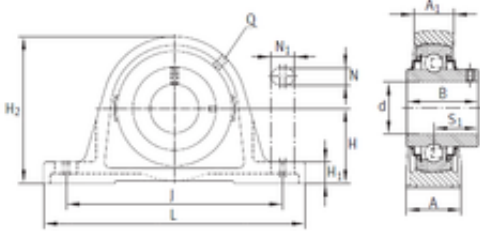

Bearing No. RASEY55-JIS

J	171 mm
d	55 mm
A	60 mm
B	55,6 mm
H	63,5 mm
L	219 mm
N	20 mm
S1	33,4 mm
A1	34 mm
H1	23 mm
H2	126 mm
N1	25 mm
Weight	3,47 Kg
Category	Bearings
Inventory	0.0
Thread (Q)	M6
Product Group	M06110
Bearing number	RASEY55-JIS
Manufacturer Name	SCHAEFFLER GROUP
Weight / Kilogram	3.47
Bore Diameter (mm)	55
Minimum Buy Quantity	N/A
Basic dynamic load rating (C)	43,5 kN