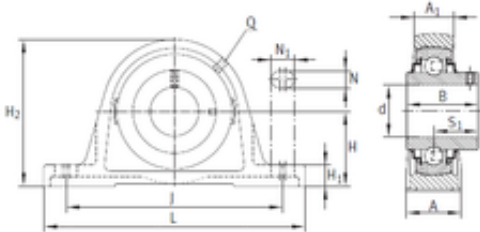

Bearing No. RASEY60-JIS

H	69,8 mm
d	60 mm
A	70 mm
B	65,1 mm
J	184 mm
L	241 mm
N	20 mm
N1	25 mm
S1	39,7 mm
A1	36 mm
H1	25 mm
H2	138 mm
Weight	4,53 Kg
Thread (Q)	M6
Bearing number	RASEY60-JIS
Bore Diameter (mm)	60
Basic dynamic load rating (C)	52 kN