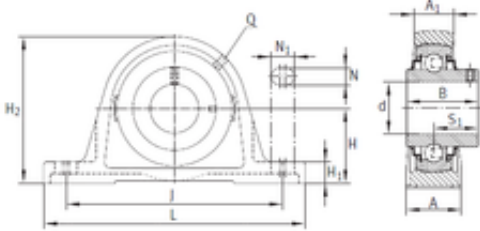

Bearing No. RASEY65-214

J	203 mm
d	65 mm
A	65 mm
B	74,6 mm
H	79,4 mm
L	260 mm
N	22 mm
S1	44,4 mm
A1	44 mm
H1	27,5 mm
H2	156 mm
N1	28 mm
Weight	5,95 Kg
Category	Bearings
Inventory	0.0
Thread (Q)	Rp1/8
Product Group	M06110
Bearing number	RASEY65-214
Manufacturer Name	SCHAEFFLER GROUP
Weight / Kilogram	6.27
Bore Diameter (mm)	65
Minimum Buy Quantity	N/A
Basic dynamic load rating (C)	62 kN