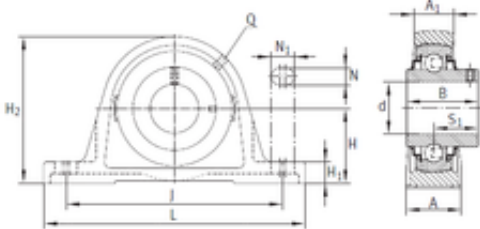

Bearing No. RASEY90

J	268 mm
d	90 mm
A	85 mm
B	96 mm
H	101,6 mm
L	330 mm
N	27 mm
S1	56,3 mm
A1	55 mm
H1	35 mm
H2	200 mm
N1	35 mm
Weight	12,6 Kg
Category	Bearings
Inventory	0.0
Thread (Q)	Rp1/8
Product Group	M06110
Bearing number	RASEY90
Manufacturer Name	SCHAEFFLER GROUP
Weight / Kilogram	12.6
Bore Diameter (mm)	90
Minimum Buy Quantity	N/A
Basic dynamic load rating (C)	96 kN