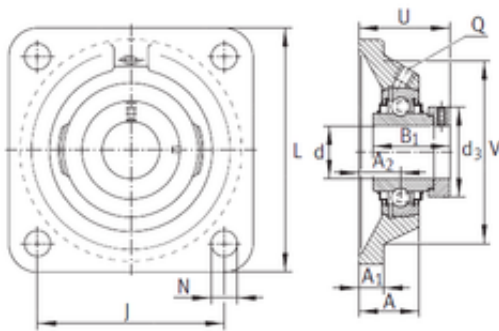

Bearing No. RCJ35-N-FA125

L	118 mm
d	35 mm
V	100 mm
U	53,5 mm
A	30,5 mm
J	92 mm
N	14 mm
d3	51 mm
A1	12,5 mm
B1	51,3 mm
A2	21 mm
Weight	1,47 Kg
Category	Bearings
Inventory	0.0
Thread (Q)	Rp1/8
Product Group	M06110
Bearing number	RCJ35-N-FA125
Manufacturer Name	SCHAEFFLER GROUP
Weight / Kilogram	1.47
Bore Diameter (mm)	35
Minimum Buy Quantity	N/A
Basic dynamic load rating (C)	25,5 kN