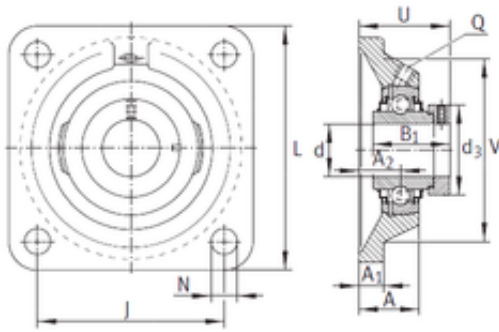

Bearing No. RCJ40-N-FA125

L	130 mm
d	40 mm
V	110 mm
U	59,1 mm
A	34,5 mm
J	101,5 mm
N	14 mm
d3	58 mm
A1	13 mm
B1	56,5 mm
A2	24 mm
Weight	2,02 Kg
Category	Bearings
Inventory	0.0
Thread (Q)	Rp1/8
Product Group	M06110
Bearing number	RCJ40-N-FA125
Manufacturer Name	SCHAEFFLER GROUP
Weight / Kilogram	2.02
Bore Diameter (mm)	40
Minimum Buy Quantity	N/A
Basic dynamic load rating (C)	32,5 kN