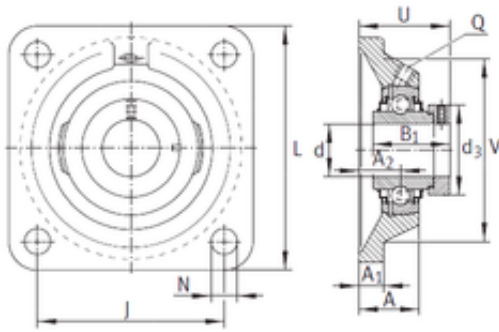

Bearing No. RCJ50-N-FA125

L	143 mm
d	50 mm
V	125 mm
U	66,1 mm
A	39 mm
J	111 mm
N	18 mm
d3	69 mm
A1	13 mm
B1	62,8 mm
A2	28 mm
Weight	2,53 Kg
Category	Bearings
Inventory	0.0
Thread (Q)	Rp1/8
Product Group	M06110
Bearing number	RCJ50-N-FA125
Manufacturer Name	SCHAEFFLER GROUP
Weight / Kilogram	2.53
Bore Diameter (mm)	50
Minimum Buy Quantity	N/A
Basic dynamic load rating (C)	35 kN