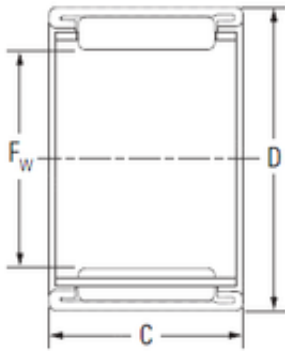

Bearing No. 45BTM5212A

D	52 mm
C	12 mm
Fw	45 mm
Weight	0,034 Kg
Size (mm)	45x52x12
Width (mm)	12
Bearing number	45BTM5212A
Bore Diameter (mm)	45
Outer Diameter (mm)	52
(Grease) Lubrication Speed	4600 r/min
Basic dynamic load rating (C)	13,7 kN
Basic static load rating (C0)	26,9 kN