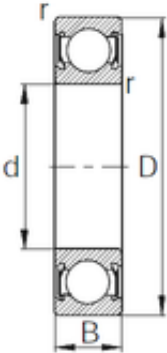

Bearing No. 10-1583

D	47 mm
d	15 mm
B	18 mm
Size (mm)	15x47x18
Width (mm)	18
Bearing number	10-1583
Bore Diameter (mm)	15
Outer Diameter (mm)	47