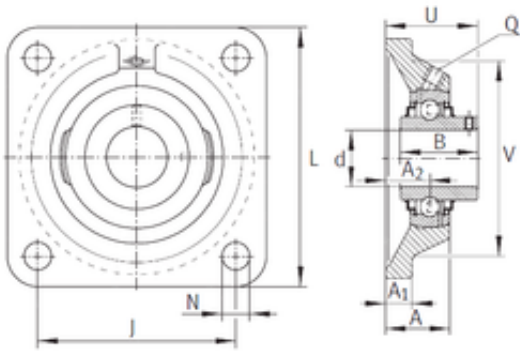

Bearing No. RCJY1-1/8

d	28,575 mm
V	94,005 mm
U	42,189 mm
A	32,004 mm
B	38,1 mm
J	82,499 mm
L	108,509 mm
N	11,506 mm
A1	13,005 mm
A2	19,99 mm
Thread (Q)	1/8 NPT
Bearing number	RCJY1-1/8
Bore Diameter (mm)	28,575