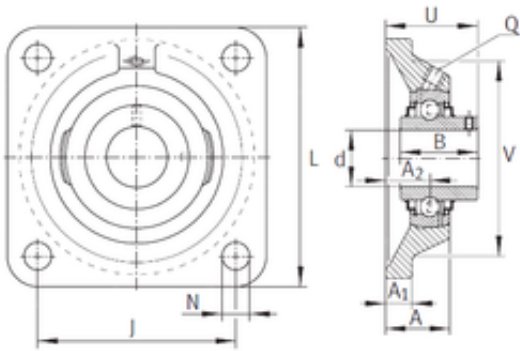

Bearing No. RCJY2-15/16

J	153,01 mm
d	74,613 mm
V	170,002 mm
U	85,801 mm
A	56,998 mm
B	77,8 mm
L	200 mm
N	23,012 mm
A1	21,996 mm
A2	41,3 mm
Category	Bearings
Inventory	0.0
Thread (Q)	1/8 NPT
Product Group	M06110
Bearing number	RCJY2-15/16
Manufacturer Name	SCHAEFFLER GROUP
Weight / Kilogram	0
Bore Diameter (mm)	74,613
Minimum Buy Quantity	N/A