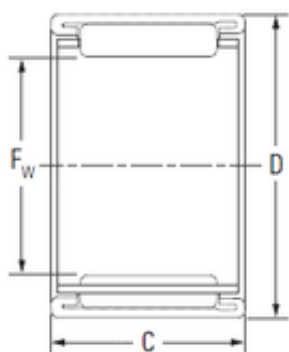

### Bearing No. 55BTM6720A

|                               |            |
|-------------------------------|------------|
| D                             | 67 mm      |
| C                             | 20 mm      |
| Fw                            | 55 mm      |
| Weight                        | 0,11 Kg    |
| Size (mm)                     | 55x67x20   |
| Width (mm)                    | 20         |
| Bearing number                | 55BTM6720A |
| Bore Diameter (mm)            | 55         |
| Outer Diameter (mm)           | 67         |
| Basic dynamic load rating (C) | 36,4 kN    |
| Basic static load rating (C0) | 63,1 kN    |