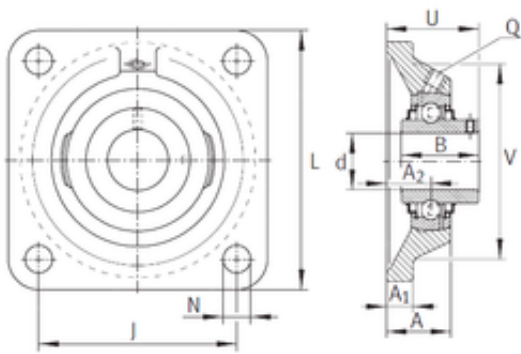

Bearing No. RCJY7/8

| | |
|----------------------|------------------|
| J | 70,002 mm |
| d | 22,225 mm |
| V | 80,01 mm |
| U | 38,811 mm |
| A | 30,505 mm |
| B | 34,112 mm |
| L | 95,504 mm |
| N | 11,506 mm |
| A1 | 13,005 mm |
| A2 | 18,999 mm |
| Category | Bearings |
| Inventory | 0.0 |
| Thread (Q) | 1/8 NPT |
| Product Group | M06110 |
| Bearing number | RCJY7/8 |
| Manufacturer Name | SCHAEFFLER GROUP |
| Weight / US pound | 0 |
| Bore Diameter (mm) | 22,225 |
| Minimum Buy Quantity | N/A |