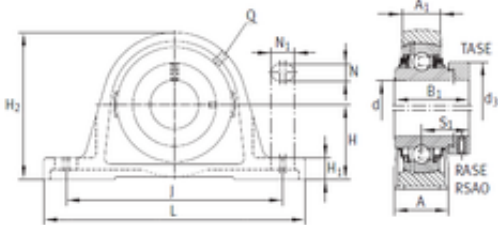

Bearing No. RSAO30

J	140 mm
H	50 mm
d	30 mm
N	17,5 mm
L	180 mm
A	50 mm
N1	20,5 mm
H2	95 mm
H1	18 mm
B1	50 mm
A1	28 mm
d3	51 mm
S1	32,5 mm
Weight	1,8 Kg
Category	Bearings
Inventory	0.0
Thread (Q)	Rp1/8
Product Group	M06110
Bearing number	RSAO30
Manufacturer Name	SCHAEFFLER GROUP
Weight / Kilogram	1.8
Bore Diameter (mm)	30
Minimum Buy Quantity	N/A
Basic dynamic load rating (C)	29,5 kN