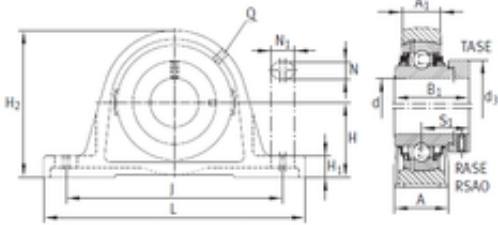

Bearing No. RSAO35

J	160 mm
H	56 mm
d	35 mm
N	17,5 mm
L	210 mm
A	56 mm
N1	25,5 mm
H2	106 mm
H1	20 mm
B1	51,6 mm
A1	30 mm
d3	55 mm
S1	33,4 mm
Weight	2,75 Kg
Category	Bearings
Inventory	0.0
Thread (Q)	Rp1/8
Product Group	M06110
Bearing number	RSAO35
Manufacturer Name	SCHAEFFLER GROUP
Weight / Kilogram	2.75
Bore Diameter (mm)	35
Minimum Buy Quantity	N/A
Basic dynamic load rating (C)	36,5 kN