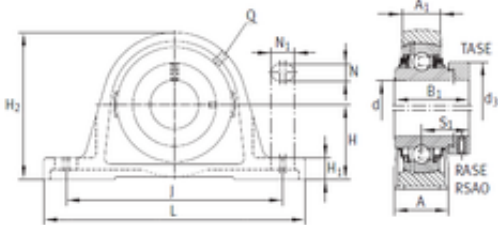

Bearing No. RSAO60

J	250 mm
H	85 mm
d	60 mm
N	25 mm
L	330 mm
A	85 mm
N1	38 mm
H2	165 mm
H1	32 mm
B1	68,4 mm
A1	46 mm
d3	89 mm
S1	45,4 mm
Weight	9 Kg
Category	Bearings
Inventory	0.0
Thread (Q)	Rp1/8
Product Group	M06110
Bearing number	RSAO60
Manufacturer Name	SCHAEFFLER GROUP
Weight / Kilogram	9
Bore Diameter (mm)	60
Minimum Buy Quantity	N/A
Basic dynamic load rating (C)	82 kN