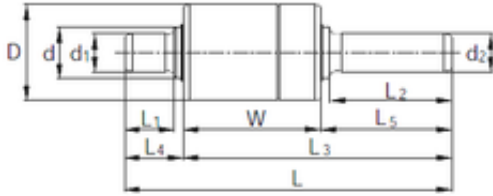

Bearing No. RW357001

D	35 mm
d	18 mm
L	100.4 mm
W	38.894 mm
L4	16.5 mm
L5	45.006 mm
L2	42.4 mm
L3	83.9 mm
d1	15.918 mm
d2	12 mm
L1	14 mm
Bearing number	RW357001
Outer Diameter (mm)	35