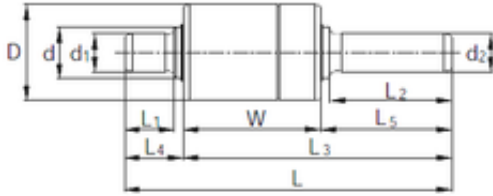

Bearing No. RW357002

D	35 mm
d	18 mm
L	92.5 mm
W	38.894 mm
L4	16.5 mm
L5	37.106 mm
L2	34.5 mm
L3	76 mm
d1	15.918 mm
d2	12 mm
L1	14 mm
Bearing number	RW357002
Outer Diameter (mm)	35