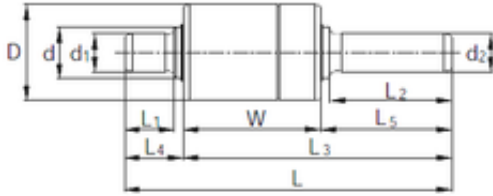

Bearing No. RW357003

D	35 mm
d	18 mm
L	103.2 mm
W	38.894 mm
L4	26.4 mm
L5	37.906 mm
L2	35.3 mm
L3	76.8 mm
d1	15.918 mm
d2	12 mm
L1	24.9 mm
Bearing number	RW357003
Outer Diameter (mm)	35