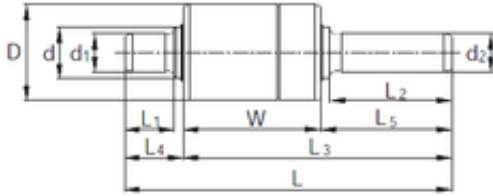

Bearing No. RW357005

D	35 mm
d	18 mm
L	90.2 mm
W	36 mm
L4	15.5 mm
L5	38.7 mm
L2	36.1 mm
L3	74.7 mm
d1	18 mm
d2	12.038 mm
Bearing number	RW357005
Outer Diameter (mm)	35