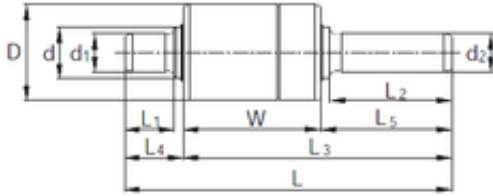

Bearing No. RW428601

| | |
|---------------------|----------|
| D | 42 mm |
| d | 22 mm |
| L | 110.5 mm |
| W | 46 mm |
| L4 | 23.6 mm |
| L5 | 40.9 mm |
| L2 | 39 mm |
| L3 | 86.9 mm |
| d1 | 19 mm |
| d2 | 12 mm |
| L1 | 22.6 mm |
| Bearing number | RW428601 |
| Outer Diameter (mm) | 42 |