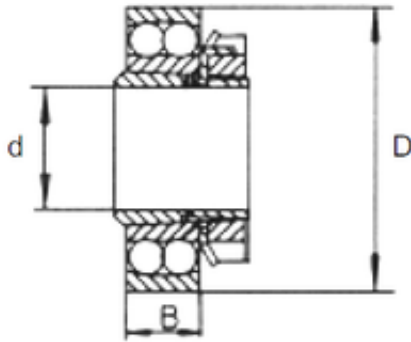

Bearing No. 1207K+H207

D	72 mm
d	30 mm
B	29 mm
C	17 mm
Size (mm)	30x72x29
Width (mm)	29
Bearing number	1207K+H207
Bore Diameter (mm)	30
Outer Diameter (mm)	72