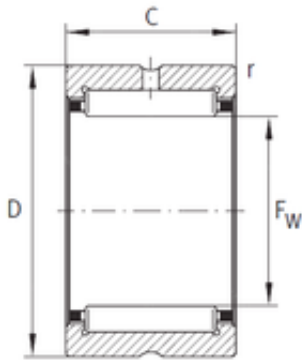

Bearing No. RNA4864-XL

D	400 mm
C	80 mm
Fw	350 mm
r min.	2,1 mm
Weight	13,4 Kg
Size (mm)	350x400x80
Width (mm)	80
Bearing number	RNA4864-XL
Reference speed	700 r/min
Bore Diameter (mm)	350
Outer Diameter (mm)	400
Fatigue load limit (Pu)	242
Basic dynamic load rating (C)	710 kN
Basic static load rating (C0)	1 850 kN