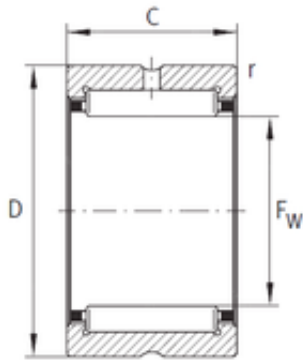

Bearing No. RNA4848-XL

D	300 mm
C	60 mm
Fw	265 mm
r min.	2 mm
Weight	5,4 Kg
Size (mm)	265x300x60
Width (mm)	60
Bearing number	RNA4848-XL
Reference speed	950 r/min
Bore Diameter (mm)	265
Outer Diameter (mm)	300
Fatigue load limit (Pu)	150
Basic dynamic load rating (C)	400 kN
Basic static load rating (C0)	1 080 kN