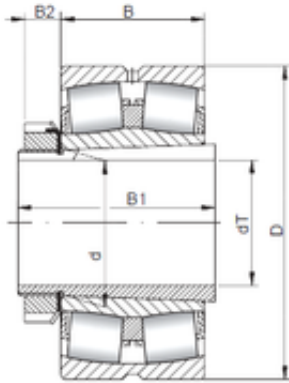

Bearing No. 239/1000 KCW33+H39/1000

d	1000 mm
D	1320 mm
B	236 mm
C	236 mm
d1	950 mm
Size (mm)	1000x1320x236
Width (mm)	236
Bearing number	239/1000 KCW33+H39/1000
Bore Diameter (mm)	1000
Outer Diameter (mm)	1320