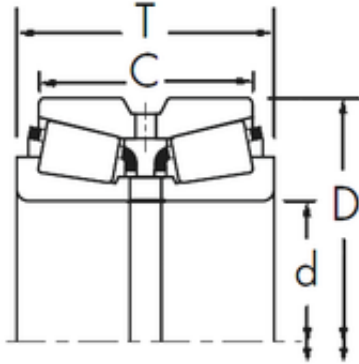

Bearing No. 29688/29622D+X1S-29688

D	114,287 mm
d	73,817 mm
T	58,738 mm
C	46,038 mm
R	1,5 mm
r	0,8 mm
Size (mm)	73.817x114.287x58.738
Width (mm)	58,738
Bearing number	29688/29622D+X1S-29688
Bore Diameter (mm)	73,817
Outer Diameter (mm)	114,287