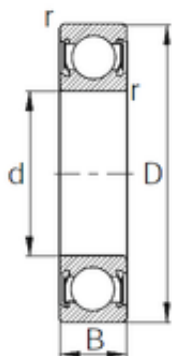

**Bearing No. 10-2021**

D	35 mm
d	15 mm
B	13 mm
Size (mm)	15x35x13
Width (mm)	13
Bearing number	10-2021
Bore Diameter (mm)	15
Outer Diameter (mm)	35