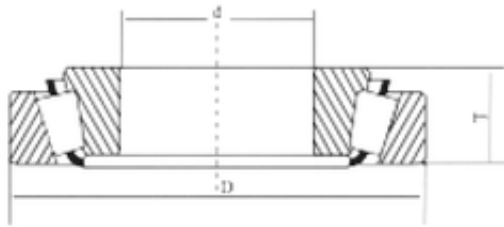

Bearing No. 30210

D	90 mm
d	50 mm
T	21,75 mm
Size (mm)	50x90x21.75
Width (mm)	21,75
Bearing number	30210
Bore Diameter (mm)	50
Outer Diameter (mm)	90