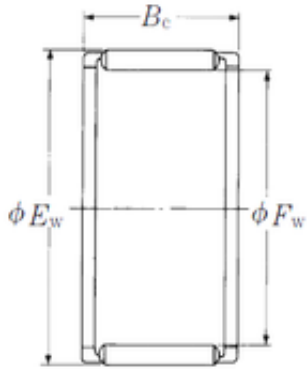

Bearing No. FWF-121812

Fw	12 mm
Ew	18 mm
Bc	12 mm
Weight	0,0069 Kg
Bearing number	FWF-121812
Bore Diameter (mm)	12
Outer Diameter (mm)	18
Basic dynamic load rating (C)	9,15 kN
Basic static load rating (C0)	8,65 kN