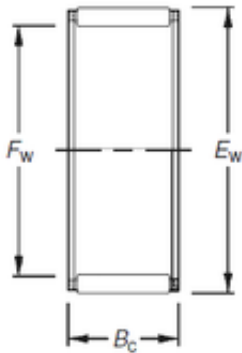

Bearing No. WJC-081008

Fw	12,7 mm
Ew	15,875 mm
Bc	12,7 mm
Weight	0,005 Kg
Bearing number	WJC-081008
Bore Diameter (mm)	12,7
Outer Diameter (mm)	15,875
(Grease) Lubrication Speed	23000 r/min
Basic dynamic load rating (C)	6,23 kN
Basic static load rating (C0)	8,01 kN