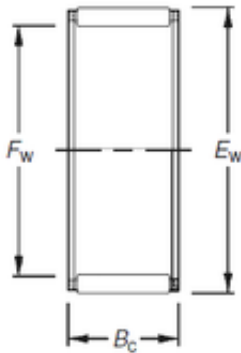

Bearing No. WJC-091108

Fw	14,288 mm
Ew	17,463 mm
Bc	12,7 mm
Weight	0,006 Kg
Bearing number	WJC-091108
Bore Diameter (mm)	14,288
Outer Diameter (mm)	17,463
(Grease) Lubrication Speed	22000 r/min
Basic dynamic load rating (C)	6,81 kN
Basic static load rating (C0)	9,25 kN