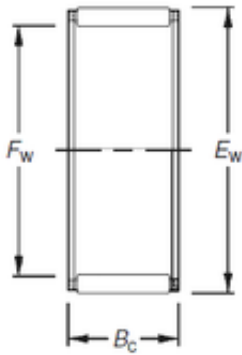

Bearing No. WJC-101208

Fw	15,875 mm
Ew	19,05 mm
Bc	12,7 mm
Weight	0,006 Kg
Bearing number	WJC-101208
Bore Diameter (mm)	15,875
Outer Diameter (mm)	19,05
(Grease) Lubrication Speed	18000 r/min
Basic dynamic load rating (C)	7,03 kN
Basic static load rating (C0)	9,96 kN