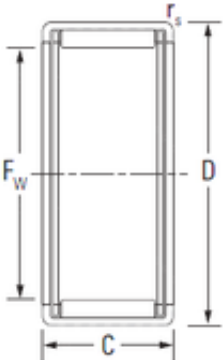

Bearing No. 712177100

D	37 mm
d	25 mm
C	16 mm
Size (mm)	25x37x16
Width (mm)	16
Bearing number	712177100
Bore Diameter (mm)	25
Outer Diameter (mm)	37