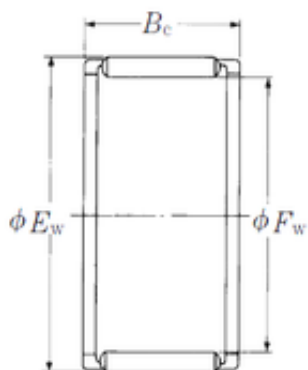

Bearing No. FWF-182412

Fw	18 mm
Ew	24 mm
Bc	12 mm
Weight	0,0096 Kg
Bearing number	FWF-182412
Bore Diameter (mm)	18
Outer Diameter (mm)	24
Basic dynamic load rating (C)	11,7 kN
Basic static load rating (C0)	13 kN